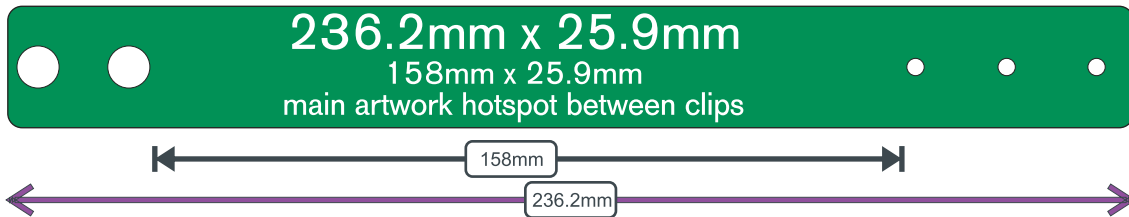

VINYL 10-STUB WRISTBANDS

VINYL 5-STUB WRISTBANDS

wristbands · lanyards · accessories
promo products

 = PRINTABLE AREA

SILICONE WRISTBANDS

Adult

Child

SLAPBAND PARTY (1 COLOUR, SHORT RUN)

SLAPBAND (FULL COLOUR, MIN ORDER)

PHOTOIMAGE ULTIMATE (FULL COLOUR, MIN ORDER)

NOTE: bitmap artwork 300dpi min

PHOTOIMAGE ADHESIVE (FULL COLOUR)

NOTE: bitmap artwork 300dpi min

WOVEN WRISTBANDS (SLIDE LOCK)

Slim 12.7mm x 231.775mm (5 Hole) Keep all important artwork 3.175mm away from snaps and edge of wristband

Youth 25.4mm x 203.2mm (5 Hole) Keep all important artwork 3.175mm away from snaps and edge of wristband

L Shape 25.4mm (1 Hole [Adjustable Size])

FOBIX 25.4mm x 234.95mm with STUB (5 Hole)

Long 25.4mm x 279.4mm (7 Hole)