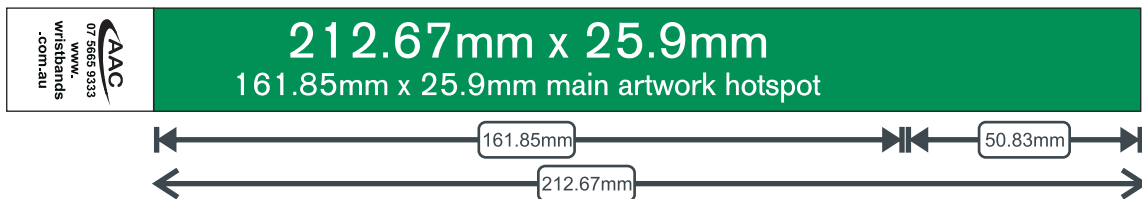

SLAPBAND (FULL COLOUR, MIN ORDER)

PHOTOIMAGE ULTIMATE (FULL COLOUR, MIN ORDER)

NOTE: bitmap artwork 300dpi min

PHOTOIMAGE ADHESIVE (FULL COLOUR)

NOTE: bitmap artwork 300dpi min

WOVEN WRISTBANDS (SLIDE LOCK)

wristbands · lanyards · accessories
promo products

■ = IMPORTANT ARTWORK

PHOTOGRAPHIC LENTICULAR WRISTBANDS

Regular 25.4mm x 234.95mm (5 Hole) Keep all important artwork 3.175mm away from snaps and edge of wristband

Slim 12.7mm x 231.775mm (5 Hole) Keep all important artwork 3.175mm away from snaps and edge of wristband

Youth 25.4mm x 203.2mm (5 Hole) Keep all important artwork 3.175mm away from snaps and edge of wristband

L Shape 25.4mm (1 Hole [Adjustable Size])

FOBIX 25.4mm x 234.95mm with STUB (5 Hole)

Long 25.4mm x 279.4mm (7 Hole)