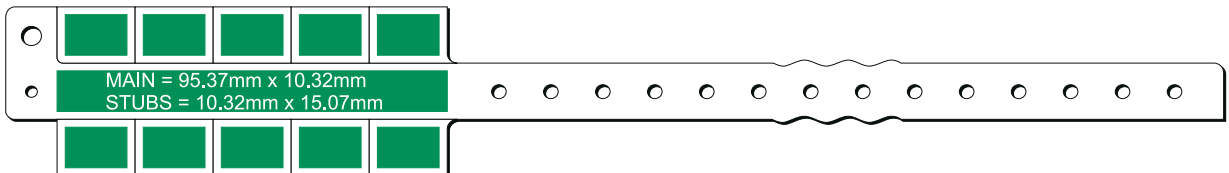

wristbands · lanyards · accessories
promo products

 = PRINTABLE AREA

STRAIGHTWAVE PLASTIC WRISTBANDS

FULL COLOUR STRAIGHTWAVE PLASTIC WRISTBANDS

TYVEK 3/4" WRISTBANDS

TYVEK 1" WRISTBANDS

WIDEFACE VINYL WRISTBANDS

VINYL 10-STUB WRISTBANDS

VINYL 5-STUB WRISTBANDS

wristbands · lanyards · accessories
promo products

 = PRINTABLE AREA

SILICONE WRISTBANDS

Adult

Child

SLAPBAND PARTY (1 COLOUR, SHORT RUN)

SLAPBAND (FULL COLOUR, MIN ORDER)

PHOTOIMAGE ULTIMATE (FULL COLOUR, MIN ORDER)

NOTE: bitmap artwork 300dpi min

PHOTOIMAGE ADHESIVE (FULL COLOUR)

NOTE: bitmap artwork 300dpi min

WOVEN WRISTBANDS (SLIDE LOCK)

L Shape 25.4mm (1 Hole [Adjustable Size])

FOBIX 25.4mm x 234.95mm with STUB (5 Hole)

Long 25.4mm x 279.4mm (7 Hole)